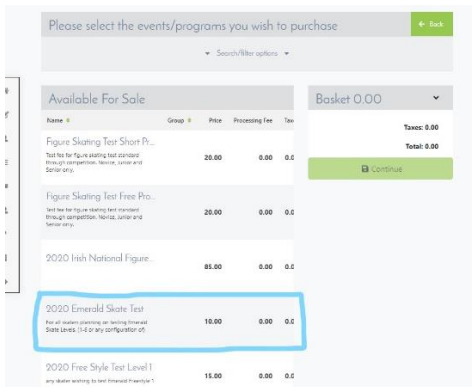

How To Sign Up for Emerald Skate Tests

1. Sign into your Sportlomo ISAI account and Select Events, see image below.

2. Select 2020 Emerald Skate Test and click on the BUY button to put in your basket.

3. Sometimes you have to scroll across to see the BUY button, use the scroll bar at the bottom of the page. Once placed in your basket click continue.