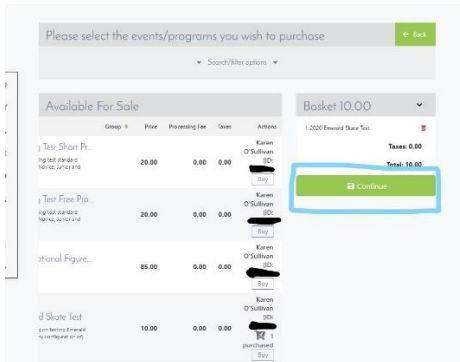

How To Sign Up for Emerald Skate Tests

1. Sign into your Sportlomo ISAI account and Select Events, see image below.

2. Select 2020 Emerald Skate Test and click on the BUY button to put in your basket.

3. Sometimes you have to scroll across to see the BUY button, use the scroll bar at the bottom of the page. Once placed in your basket click continue.

4. You only have to register once for the Emerald Skate Tests, this will allow you to do 1 or more levels at the same test session on the 18th of January 2020. We will contact your Coach to check which test levels you should do.